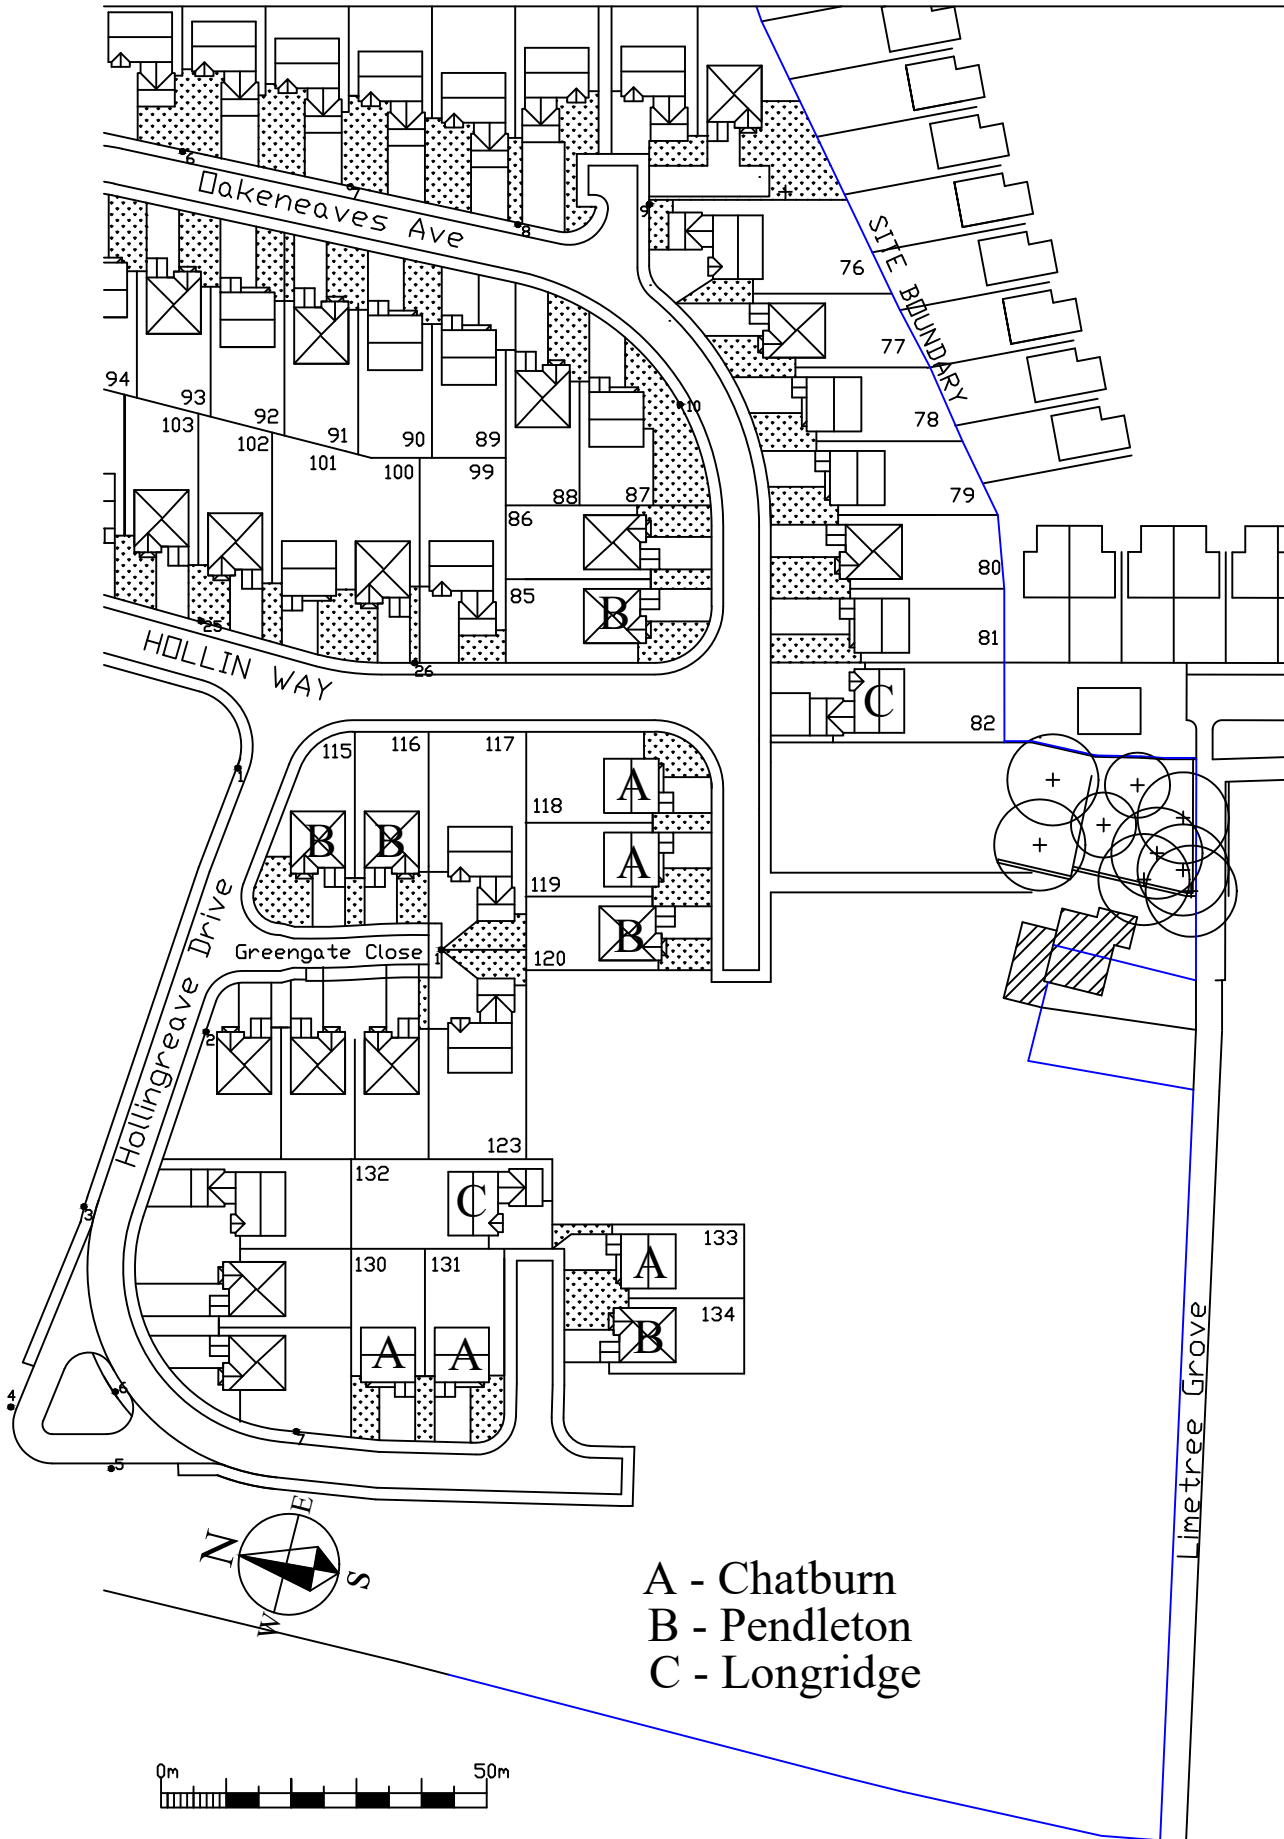

M.S.M. Construction Ltd - The Hollins

Hollin Way, Rawtenstall. BB4 8ED. Scaled 1:1250 Print A4

A - Chatburn
B - Pendleton
C - Longridge

Sales Plan

Dwg. No. S.P.26
Date. May 2026